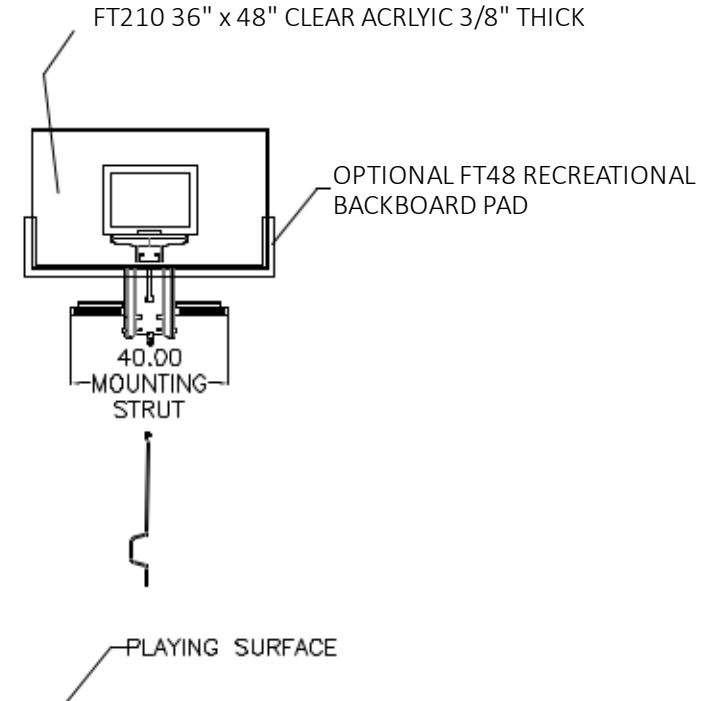

FIRST TEAM SPORTS INC.
HUTCHINSON, KS 67501

1-800-649-3688
www.firstteaminc.com

ROOFMASTER II
PRODUCT SUBMITTAL

(ROOF MOUNT)

STANDARD INSTALLATION
RIM HEIGHT ADJUSTABLE FROM 10' - 6'

(WALL MOUNT)