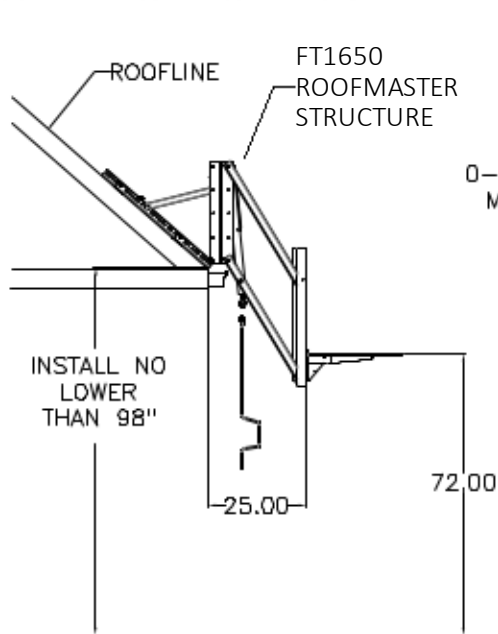

FIRST TEAM SPORTS INC.
HUTCHINSON, KS 67501

1-800-649-3688
www.firstteaminc.com

ROOFMASTER II
PRODUCT SUBMITTAL

(ROOF MOUNT)

STANDARD INSTALLATION
RIM HEIGHT ADJUSTABLE FROM 10' - 6'

(WALL MOUNT)