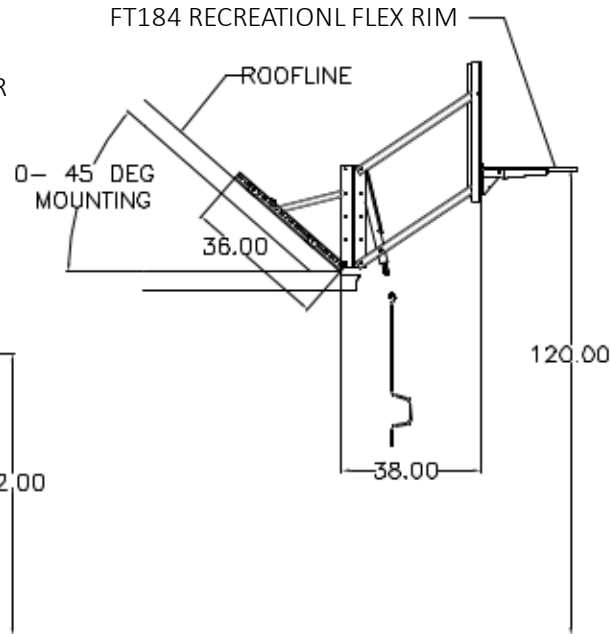

FIRST TEAM SPORTS INC.
HUTCHINSON, KS 67501

1-800-649-3688
www.firstteaminc.com

ROOFMASTER II
PRODUCT SUBMITTAL

(ROOF MOUNT)

STANDARD INSTALLATION
RIM HEIGHT ADJUSTABLE FROM 10' - 6'

(WALL MOUNT)