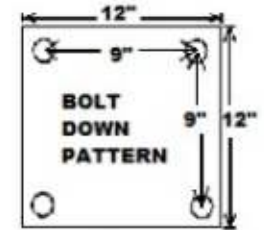

DOUBLE SPRING ASSIST

RIM HEIGHT
ADJUSTABLE
FROM 10' - 5'6"

48.00

120.00

93.50

63.00

66.00

21

31.50

6" SQ X 3/16" POST

PLAYING SURFACE

4 J BOLTS (5/8" x 12")

4 REBARS

48.00 DEEP HOLE

24.00 DIA HOLE

Plate is
12" x 12".

Anchor
Bolts are
9" x 9" on
centers.